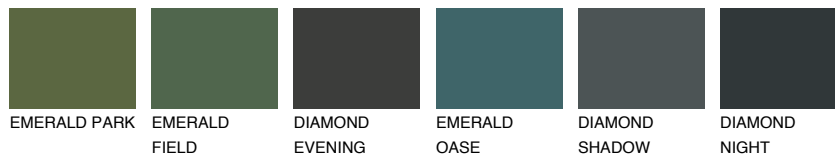

ПАЛЕТА НА ИНТЕНЗИВНИ БОИ