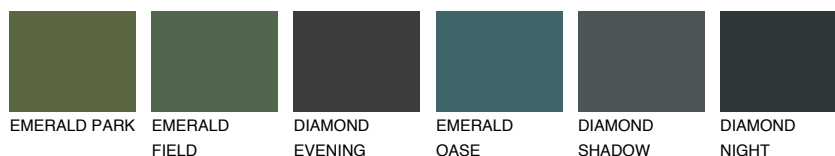

ПАЛЕТА НА ИНТЕНЗИВНИ БОИ