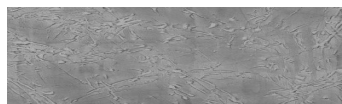

**Sand texture in
Tokyo Graphite
colour****Ефект на бетон**

Winter texture in Sydney Light colour

Ocean texture in Chicago Grey colour

Desert texture in Tokyo Graphite colour

Snow texture in Sydney Light colour

Cloud texture in Chicago Grey colour

Autumn texture in Chicago Grey and
Tokyo Graphite coloursFrost texture in Tokyo Graphite and
Sydney Light colours

Wave texture in Chicago Grey colour

За повеќе информации за малтери и бои, посетете

Wind texture in Chicago Grey colour

Ice texture in Sydney Light colour

Lake texture in Sydney Light colour

Storm texture in Tokyo Graphite and Sydney Light colours

Rock texture in Sydney Light and Tokyo Graphite colours