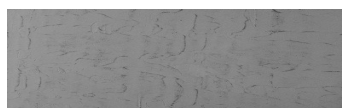

**Sand texture in
Tokyo Graphite
colour****Ефект на бетон**

Winter texture in Sydney Light colour

Ocean texture in Chicago Grey colour

Desert texture in Tokyo Graphite colour

Snow texture in Sydney Light colour

Cloud texture in Chicago Grey colour

Autumn texture in Chicago Grey and
Tokyo Graphite coloursFrost texture in Tokyo Graphite and
Sydney Light colours

Wave texture in Chicago Grey colour

За повеќе информации за малтери и бои, посетете