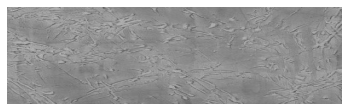

**Sand texture in
Tokyo Graphite
colour**

Ефект на бетон

Winter texture in Sydney Light colour

Ocean texture in Chicago Grey colour

Desert texture in Tokyo Graphite colour

Snow texture in Sydney Light colour

Cloud texture in Chicago Grey colour

Autumn texture in Chicago Grey and
Tokyo Graphite colours

Frost texture in Tokyo Graphite and
Sydney Light colours

Wave texture in Chicago Grey colour

За повеќе информации за малтери и бои, посетете

Wind texture in Chicago Grey colour

Ice texture in Sydney Light colour

Lake texture in Sydney Light colour

Storm texture in Tokyo Graphite and Sydney Light colours

Rock texture in Sydney Light and Tokyo Graphite colours