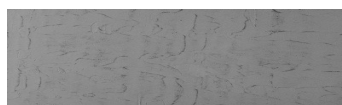

**Sand texture in
Tokyo Graphite
colour**

Ефект на бетон

Winter texture in Sydney Light colour

Ocean texture in Chicago Grey colour

Desert texture in Tokyo Graphite colour

Snow texture in Sydney Light colour

Cloud texture in Chicago Grey colour

Autumn texture in Chicago Grey and
Tokyo Graphite colours

Frost texture in Tokyo Graphite and
Sydney Light colours

Wave texture in Chicago Grey colour

За повеќе информации за малтери и бои, посетете