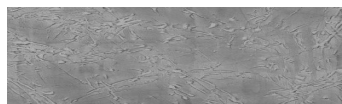

**Sand texture in
Tokyo Graphite
colour**

Ефект на бетон

Winter texture in Sydney Light colour

Ocean texture in Chicago Grey colour

Desert texture in Tokyo Graphite colour

Snow texture in Sydney Light colour

Cloud texture in Chicago Grey colour

Autumn texture in Chicago Grey and
Tokyo Graphite coloursFrost texture in Tokyo Graphite and
Sydney Light colours

Wave texture in Chicago Grey colour

За повеќе информации за малтери и бои, посетете

Wind texture in Chicago Grey colour

Ice texture in Sydney Light colour

Lake texture in Sydney Light colour

Storm texture in Tokyo Graphite and Sydney Light colours

Rock texture in Sydney Light and Tokyo Graphite colours