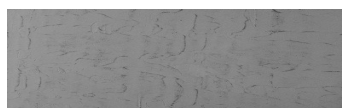

**Sand texture in  
Tokyo Graphite  
colour**

**Ефект на бетон**

Winter texture in Sydney Light colour

Ocean texture in Chicago Grey colour

Desert texture in Tokyo Graphite colour

Snow texture in Sydney Light colour

Cloud texture in Chicago Grey colour

Autumn texture in Chicago Grey and  
Tokyo Graphite coloursFrost texture in Tokyo Graphite and  
Sydney Light colours

Wave texture in Chicago Grey colour

За повеќе информации за малтери и бои, посетете