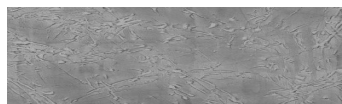

**Sand texture in  
Tokyo Graphite  
colour**

**Ефект на бетон**

Winter texture in Sydney Light colour

Ocean texture in Chicago Grey colour

Desert texture in Tokyo Graphite colour

Snow texture in Sydney Light colour

Cloud texture in Chicago Grey colour

Autumn texture in Chicago Grey and  
Tokyo Graphite coloursFrost texture in Tokyo Graphite and  
Sydney Light colours

Wave texture in Chicago Grey colour

За повеќе информации за малтери и бои, посетете

Wind texture in Chicago Grey colour

Ice texture in Sydney Light colour

Lake texture in Sydney Light colour

Storm texture in Tokyo Graphite and Sydney Light colours

Rock texture in Sydney Light and Tokyo Graphite colours