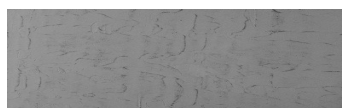

**Sand texture in
Tokyo Graphite
colour**

Ефект на бетон

Winter texture in Sydney Light colour

Ocean texture in Chicago Grey colour

Desert texture in Tokyo Graphite colour

Snow texture in Sydney Light colour

Cloud texture in Chicago Grey colour

Autumn texture in Chicago Grey and
Tokyo Graphite coloursFrost texture in Tokyo Graphite and
Sydney Light colours

Wave texture in Chicago Grey colour

За повеќе информации за малтери и бои, посетете