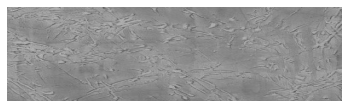

**Desert texture in
Tokyo Graphite
colour**

Ефект на бетон

Sand texture in Tokyo Graphite colour

Winter texture in Sydney Light colour

Ocean texture in Chicago Grey colour

Snow texture in Sydney Light colour

Cloud texture in Chicago Grey colour

Autumn texture in Chicago Grey and
Tokyo Graphite colours

Frost texture in Tokyo Graphite and
Sydney Light colours

Wave texture in Chicago Grey colour

За повеќе информации за малтери и бои, посетете

Wind texture in Chicago Grey colour

Ice texture in Sydney Light colour

Lake texture in Sydney Light colour

Storm texture in Tokyo Graphite and Sydney Light colours

Rock texture in Sydney Light and Tokyo Graphite colours