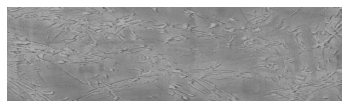

**Desert texture in
Tokyo Graphite
colour**

Ефект на бетон

Sand texture in Tokyo Graphite colour

Winter texture in Sydney Light colour

Ocean texture in Chicago Grey colour

Snow texture in Sydney Light colour

Cloud texture in Chicago Grey colour

Autumn texture in Chicago Grey and
Tokyo Graphite coloursFrost texture in Tokyo Graphite and
Sydney Light colours

Wave texture in Chicago Grey colour

За повеќе информации за малтери и бои, посетете

Wind texture in Chicago Grey colour

Ice texture in Sydney Light colour

Lake texture in Sydney Light colour

Storm texture in Tokyo Graphite and Sydney Light colours

Rock texture in Sydney Light and Tokyo Graphite colours