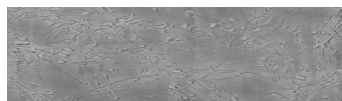

**Desert texture in  
Tokyo Graphite  
colour**

**Ефект на бетон**

Sand texture in Tokyo Graphite colour

Winter texture in Sydney Light colour

Ocean texture in Chicago Grey colour

Snow texture in Sydney Light colour

Cloud texture in Chicago Grey colour

Autumn texture in Chicago Grey and  
Tokyo Graphite coloursFrost texture in Tokyo Graphite and  
Sydney Light colours

Wave texture in Chicago Grey colour

За повеќе информации за малтери и бои, посетете

Wind texture in Chicago Grey colour

Ice texture in Sydney Light colour

Lake texture in Sydney Light colour

Storm texture in Tokyo Graphite and Sydney Light colours

Rock texture in Sydney Light and Tokyo Graphite colours