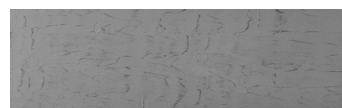

**Frost texture in
Tokyo Graphite and
Sydney Light colours**

Ефект на бетон

Sand texture in Tokyo Graphite colour

Winter texture in Sydney Light colour

Ocean texture in Chicago Grey colour

Desert texture in Tokyo Graphite colour

Snow texture in Sydney Light colour

Cloud texture in Chicago Grey colour

Autumn texture in Chicago Grey and
Tokyo Graphite colours

Wave texture in Chicago Grey colour

За повеќе информации за малтери и бои, посетете